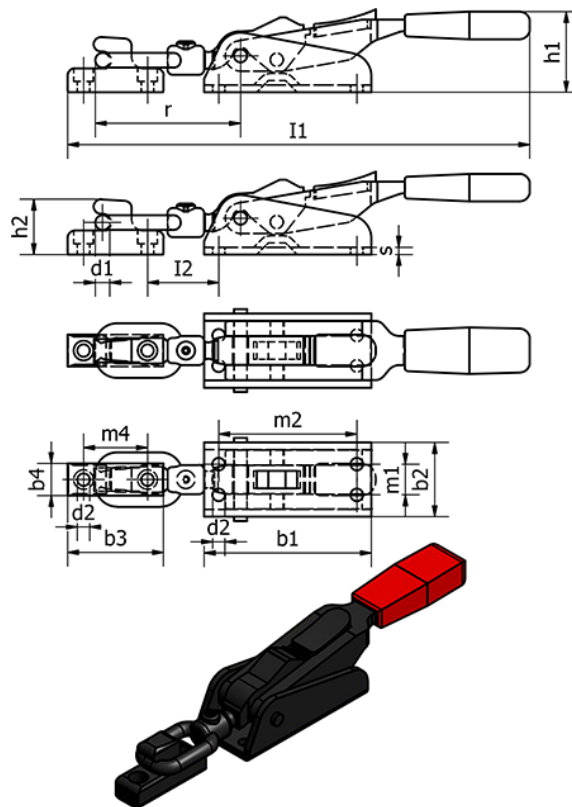

Data Sheet

Article number: 208581400T5
 Description: E+G latch clamps
 GN 858-1400-T5

Measures

a = 22	h2 = 38	r = 97.5
b1 = 115	Holding force in N = 15000	s = 5
b2 = 51.5	I1 = 318	Wight (g) = 1600
b3 = 66	I2 Min. = 45	
b4 = 22	m1 = 21	
d1 = 10	m2 = 95	
d2 = 8.5	m3 = 11	
h1 = 57	m4 = 44	